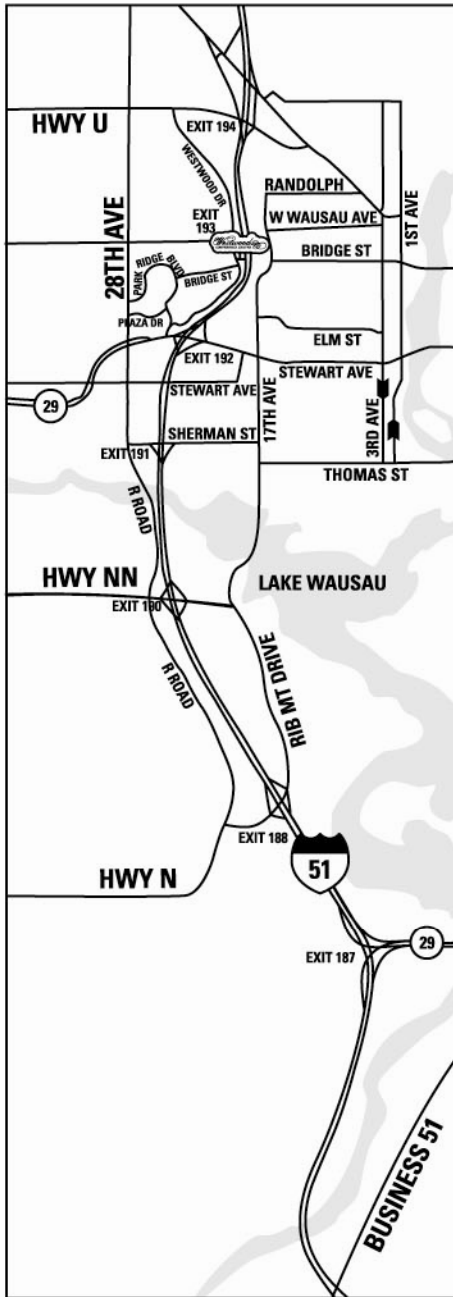

## DRIVING DIRECTIONS:

### DRIVING FROM THE NORTH ON I-39/HWY-51

1. Take Exit 193 (Bridge Street).
2. At the stop light at the end of the ramp go RIGHT (West) on Bridge Street.
3. Follow Bridge Street one block to Westwood Drive.
4. Turn RIGHT on Westwood Drive for 1 block until Westwood Center Blvd., turn RIGHT.
5. Follow Westwood Center Blvd. and continue through the roundabout staying left.
6. Visitor parking is on your left. Proceed across the street to the entrance.

### DRIVING FROM THE SOUTH ON I-39/HWY-51

1. Take Exit 193 (Bridge Street).
2. At the stop light at the end of the ramp go LEFT (West) on Bridge Street.
3. Follow bridge street one block to Westwood Drive.
4. Turn RIGHT on Westwood Drive for 1 block until Westwood Center Blvd., turn RIGHT.
5. Follow Westwood Center Blvd. and continue through the roundabout staying left.
6. Visitor parking is on your left. Proceed across the street to the entrance.

### DRIVING FROM THE EAST OR WEST ON HWY 29

1. Merge with I-39-51 North.
2. Take Exit 193 (Bridge Street).
3. At the stop light at the end of the ramp go LEFT (West) on Bridge Street.
4. Turn RIGHT on Westwood Drive for 1 block until Westwood Center Blvd., turn RIGHT.
5. Follow Westwood Center Blvd. and continue through the roundabout staying left.
6. Visitor parking is on your left. Proceed across the street to the entrance.