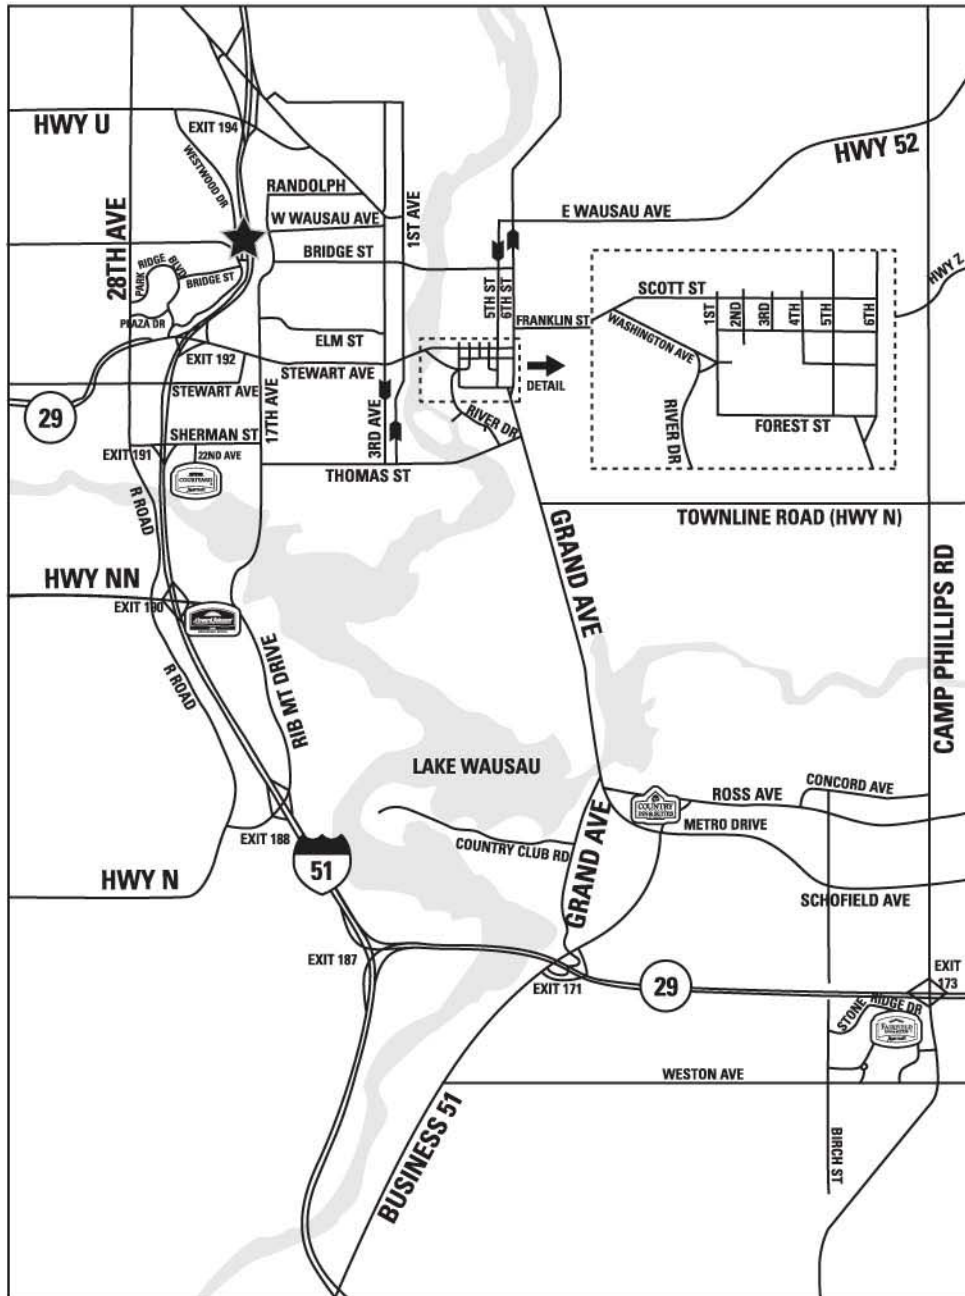

PREFERRED LODGING ACCOMMODATIONS

ROADS WITHIN THE MAP BOUNDARIES ARE DISPLAYED DEPENDING ON RELEVANCE TO EACH PROPERTY

★ = WESTWOOD CONFERENCE CENTER

715.849.2124 | 800.321.2211
1000 South 22nd Avenue
Wausau, WI 54401
www.courtyardwausau.com